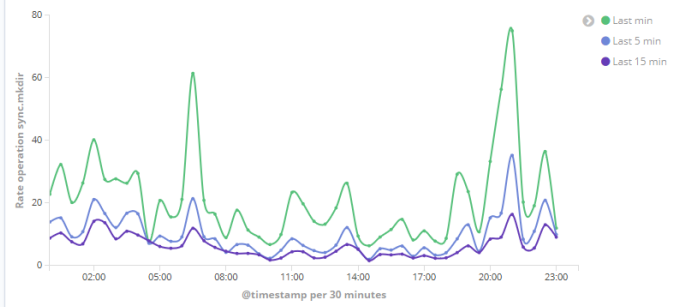

BE metrics duration synch

BE metrics rate synch

BE metrics duration synch ls

BE metrics rate synch Ls

BE metrics duration synch ping

BE metrics rate synch ping

BE metrics duration sync.mkdir

BE metrics rate sync.mkdir

BE metrics duration sync.rm

BE metrics rate sync.rm

BE metrics duration sync.rmDir

BE metrics rate sync.rmDir

BE metrics duration sync.mv

BE metrics rate sync.mv

BE metrics duration sync.rf

BE metrics rate sync.rf