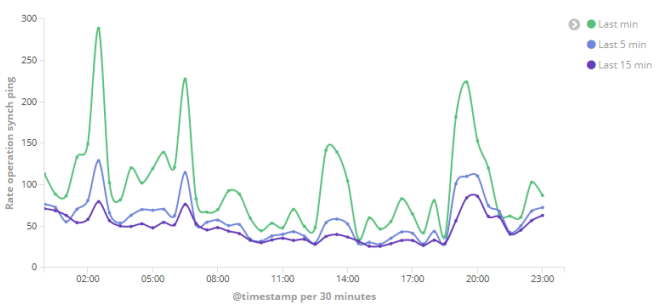

BE metrics duration synch

BE metrics rate synch

BE metrics duration synch ls

BE metrics rate synch Ls

BE metrics duration synch ping

BE metrics rate synch ping

BE metrics duration sync.mkdir

BE metrics rate sync.mkdir

BE metrics duration sync.rm

BE metrics rate sync.rm

BE metrics duration sync.rmDir

BE metrics rate sync.rmDir

BE metrics duration sync.mv

BE metrics rate sync.mv

BE metrics duration sync.rf

BE metrics rate sync.rf