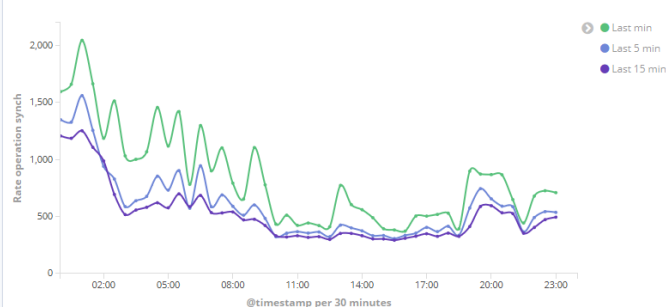

BE metrics duration ACL set/unset

BE metrics rate Acl set/unset

BE metrics duration fileAttribute set/unset

BE metrics rate File attribute set/unset

BE metrics duration extended attribute

BE metrics rate Extended attributes

BE metrics duration synch

BE metrics rate synch

BE metrics duration synch ls

BE metrics rate synch Ls

BE metrics duration synch ping

BE metrics rate synch ping

BE metrics duration sync.mkdir

BE metrics rate sync.mkdir