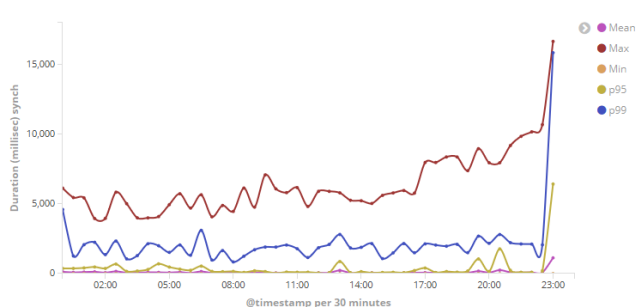

BE metrics duration ACL set/unset

BE metrics rate Acl set/unset

BE metrics duration fileAttribute set/unset

BE metrics rate File attribute set/unset

BE metrics duration extended attribute

BE metrics rate Extended attributes

BE metrics duration synch

BE metrics rate synch

BE metrics duration synch ls

BE metrics rate synch Ls

BE metrics duration synch ping

BE metrics rate synch ping

BE metrics duration sync.mkdir

BE metrics rate sync.mkdir