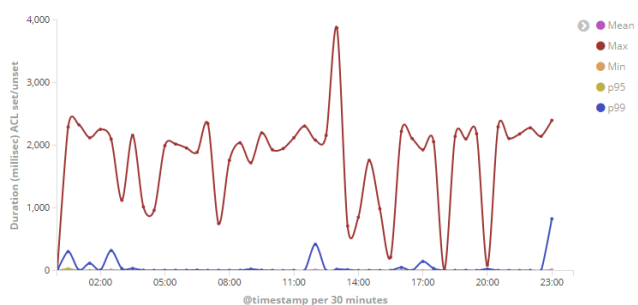

BE metrics duration ACL set/unset

BE metrics rate Acl set/unset

BE metrics duration fileAttribute set/unset

BE metrics rate File attribute set/unset

BE metrics duration extended attribute

BE metrics rate Extended attributes

BE metrics duration synch

BE metrics rate synch

BE metrics duration synch ls

BE metrics rate synch Ls

BE metrics duration synch ping

BE metrics rate synch ping

BE metrics duration sync.mkdir

BE metrics rate sync.mkdir