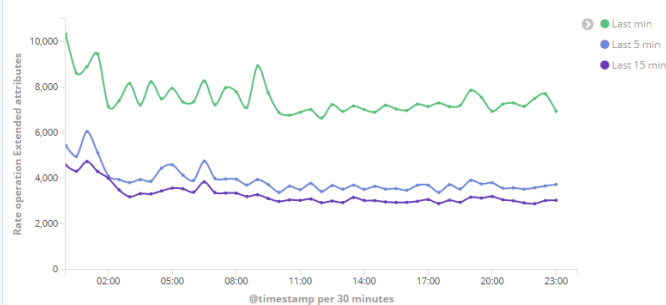

BE metrics duration ACL set/unset

BE metrics rate Acl set/unset

BE metrics duration fileAttribute set/unset

BE metrics rate File attribute set/unset

BE metrics duration extended attribute

BE metrics rate Extended attributes

BE metrics duration synch

BE metrics rate synch

BE metrics duration synch ls

BE metrics rate synch Ls

BE metrics duration synch ping

BE metrics rate synch ping

BE metrics duration sync.mkdir

BE metrics rate sync.mkdir