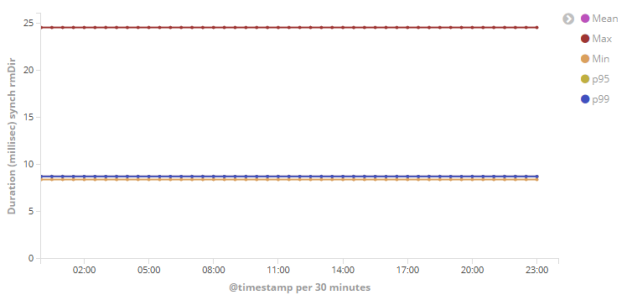

BE metrics duration ACL set/unset

BE metrics rate Acl set/unset

BE metrics duration fileAttribute set/unset

BE metrics rate File attribute set/unset

BE metrics duration extended attribute

BE metrics rate Extended attributes

BE metrics duration synch

BE metrics rate synch

BE metrics duration synch ls

BE metrics rate synch Ls

BE metrics duration synch ping

BE metrics rate synch ping

BE metrics duration sync.mkdir

BE metrics rate sync.mkdir

BE metrics duration sync.rm

BE metrics rate sync.rm

BE metrics duration sync.rmDir

BE metrics rate sync.rmDir

BE metrics duration sync.mv

BE metrics rate sync.mv

BE metrics duration sync.rf

BE metrics rate sync.rf