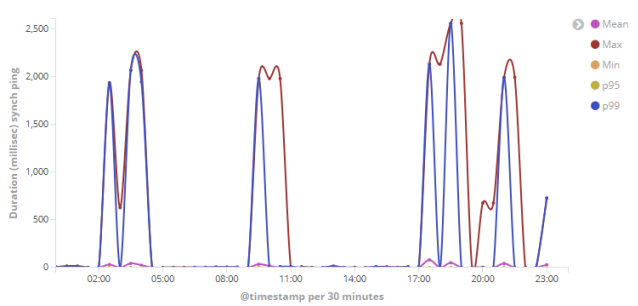

BE metrics duration synch

BE metrics rate synch

BE metrics duration synch ls

BE metrics rate synch Ls

BE metrics duration synch ping

BE metrics rate synch ping

BE metrics duration sync.mkdir

BE metrics rate sync.mkdir

BE metrics duration sync.rm

BE metrics rate sync.rm

BE metrics duration sync.rmDir

BE metrics rate sync.rmDir

BE metrics duration sync.mv

BE metrics rate sync.mv

BE metrics duration sync.rf

BE metrics rate sync.rf