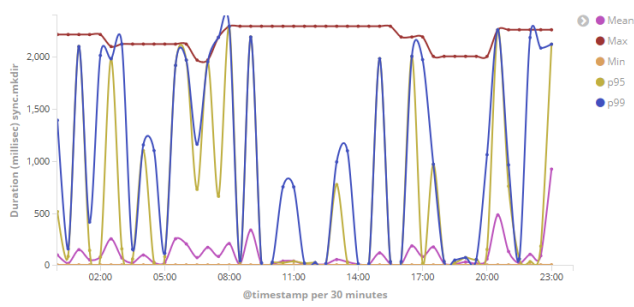

BE metrics duration ACL set/unset

BE metrics rate Acl set/unset

BE metrics duration fileAttribute set/unset

BE metrics rate File attribute set/unset

BE metrics duration extended attribute

BE metrics rate Extended attributes

BE metrics duration synch

BE metrics rate synch

BE metrics duration synch ls

BE metrics rate synch Ls

BE metrics duration synch ping

BE metrics rate synch ping

BE metrics duration sync.mkdir

BE metrics rate sync.mkdir

BE metrics duration sync.rm

BE metrics rate sync.rm

BE metrics duration sync.rmDir

BE metrics rate sync.rmDir

BE metrics duration sync.mv

BE metrics rate sync.mv

BE metrics duration sync.rf

BE metrics rate sync.rf