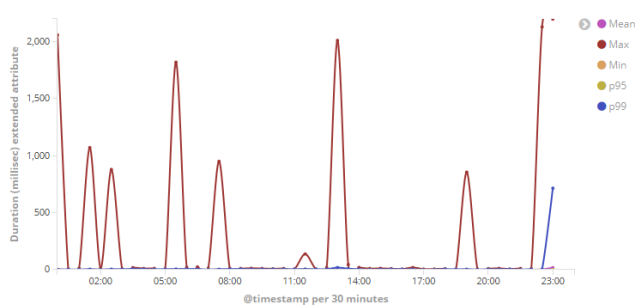

BE metrics duration ACL set/unset

BE metrics rate Acl set/unset

BE metrics duration fileAttribute set/unset

BE metrics rate File attribute set/unset

BE metrics duration extended attribute

BE metrics rate Extended attributes

BE metrics duration synch

BE metrics rate synch

BE metrics duration synch ls

BE metrics rate synch Ls

BE metrics duration synch ping

BE metrics rate synch ping

BE metrics duration sync.mkdir

BE metrics rate sync.mkdir