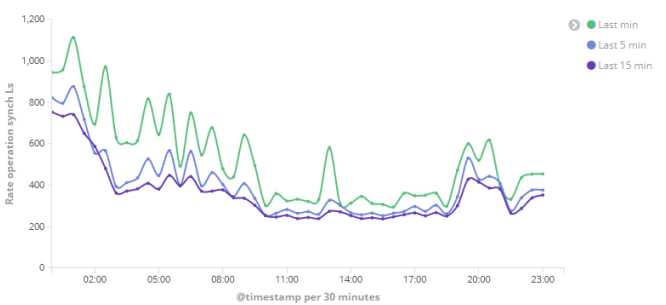

BE metrics duration synch

BE metrics rate synch

BE metrics duration synch ls

BE metrics rate synch Ls

BE metrics duration synch ping

BE metrics rate synch ping

BE metrics duration sync.mkdir

BE metrics rate sync.mkdir

BE metrics duration sync.rm

BE metrics rate sync.rm

BE metrics duration sync.rmDir

BE metrics rate sync.rmDir

BE metrics duration sync.mv

BE metrics rate sync.mv

BE metrics duration sync.rf

BE metrics rate sync.rf