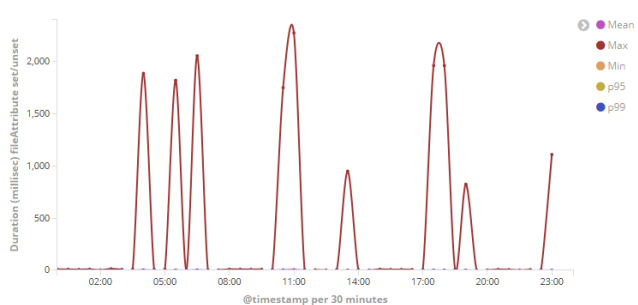

BE metrics duration ACL set/unset

BE metrics rate Acl set/unset

BE metrics duration fileAttribute set/unset

BE metrics rate File attribute set/unset

BE metrics duration extended attribute

BE metrics rate Extended attributes

BE metrics duration synch

BE metrics rate synch

BE metrics duration synch ls

BE metrics rate synch Ls

BE metrics duration synch ping

BE metrics rate synch ping

BE metrics duration sync.mkdir

BE metrics rate sync.mkdir