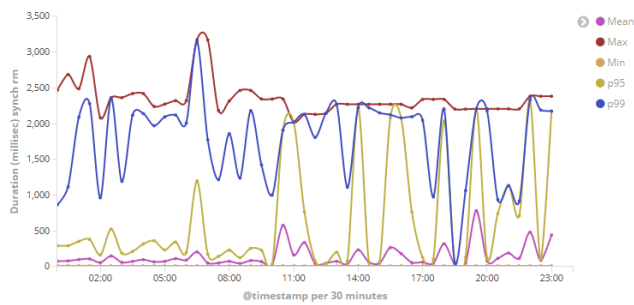

BE metrics duration ACL set/unset

BE metrics rate Acl set/unset

BE metrics duration fileAttribute set/unset

BE metrics rate File attribute set/unset

BE metrics duration extended attribute

BE metrics rate Extended attributes

BE metrics duration synch

BE metrics rate synch

BE metrics duration synch ls

BE metrics rate synch Ls

BE metrics duration synch ping

BE metrics rate synch ping

BE metrics duration sync.mkdir

BE metrics rate sync.mkdir

BE metrics duration sync.rm

BE metrics rate sync.rm

BE metrics duration sync.rmDir

BE metrics rate sync.rmDir

BE metrics duration sync.mv

BE metrics rate sync.mv

BE metrics duration sync.rf

BE metrics rate sync.rf