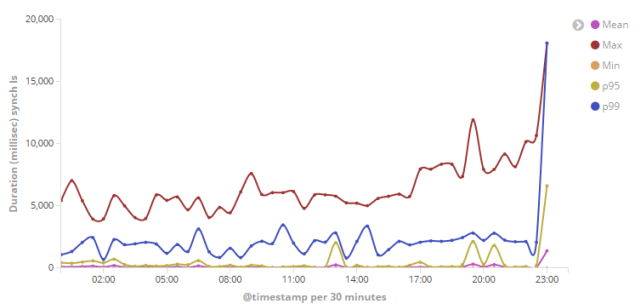

BE metrics duration ACL set/unset

BE metrics rate Acl set/unset

BE metrics duration fileAttribute set/unset

BE metrics rate File attribute set/unset

BE metrics duration extended attribute

BE metrics rate Extended attributes

BE metrics duration synch

BE metrics rate synch

BE metrics duration synch ls

BE metrics rate synch Ls

BE metrics duration synch ping

BE metrics rate synch ping

BE metrics duration sync.mkdir

BE metrics rate sync.mkdir