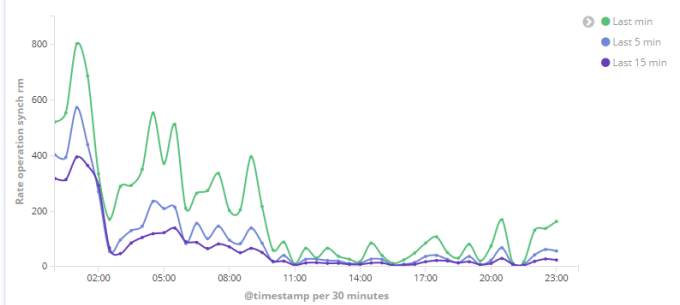

BE metrics rate sync.rm