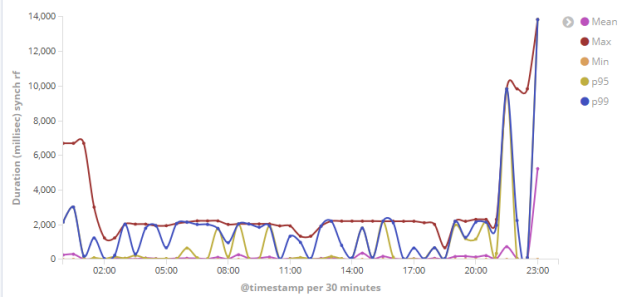

BE metrics duration synch

BE metrics rate synch

BE metrics duration synch ls

BE metrics rate synch Ls

BE metrics duration synch ping

BE metrics rate synch ping

BE metrics duration sync.mkdir

BE metrics rate sync.mkdir

BE metrics duration sync.rm

BE metrics rate sync.rm

BE metrics duration sync.rmDir

BE metrics rate sync.rmDir

BE metrics duration sync.mv

BE metrics rate sync.mv

BE metrics duration sync.rf

BE metrics rate sync.rf