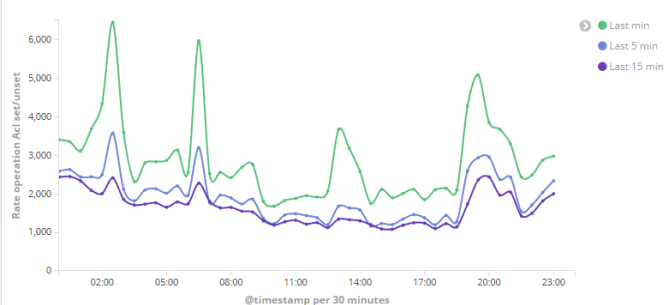

BE metrics duration ACL set/unset

BE metrics rate Acl set/unset

BE metrics duration fileAttribute set/unset

BE metrics rate File attribute set/unset

BE metrics duration extended attribute

BE metrics rate Extended attributes

BE metrics duration synch

BE metrics rate synch

BE metrics duration synch ls

BE metrics rate synch Ls

BE metrics duration synch ping

BE metrics rate synch ping

BE metrics duration sync.mkdir

BE metrics rate sync.mkdir