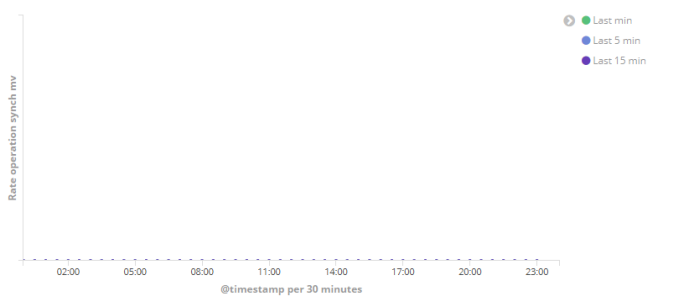

BE metrics duration sync.rm

BE metrics rate sync.rm

BE metrics duration sync.rmDir

BE metrics rate sync.rmDir

BE metrics duration sync.mv

BE metrics rate sync.mv

BE metrics duration sync.rf

BE metrics rate sync.rf