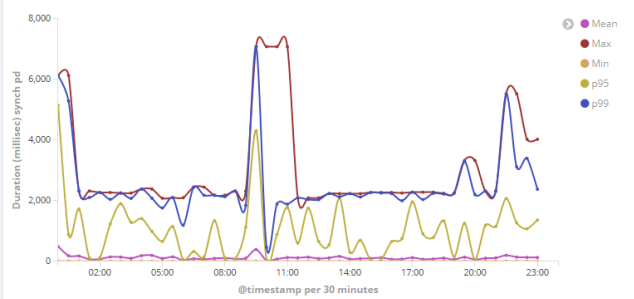

BE metrics duration sync.pd