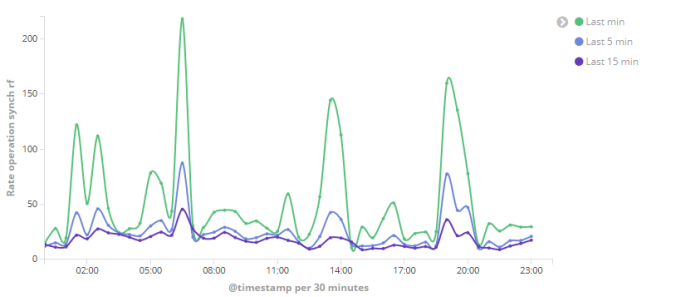

BE metrics duration sync.rm

BE metrics rate sync.rm

BE metrics duration sync.rmDir

BE metrics rate sync.rmDir

BE metrics duration sync.mv

BE metrics rate sync.mv

BE metrics duration sync.rf

BE metrics rate sync.rf