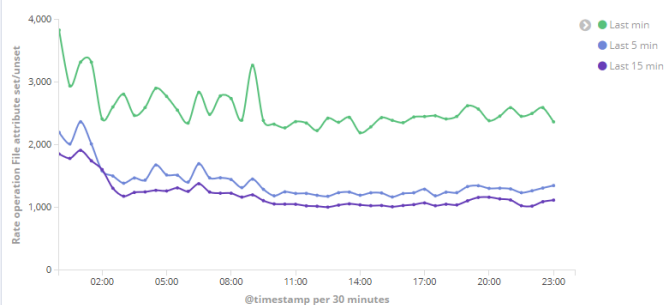

BE metrics duration ACL set/unset

BE metrics rate Acl set/unset

BE metrics duration fileAttribute set/unset

BE metrics rate File attribute set/unset

BE metrics duration extended attribute

BE metrics rate Extended attributes

BE metrics duration synch

BE metrics rate synch

BE metrics duration synch ls

BE metrics rate synch Ls

BE metrics duration synch ping

BE metrics rate synch ping

BE metrics duration sync.mkdir

BE metrics rate sync.mkdir