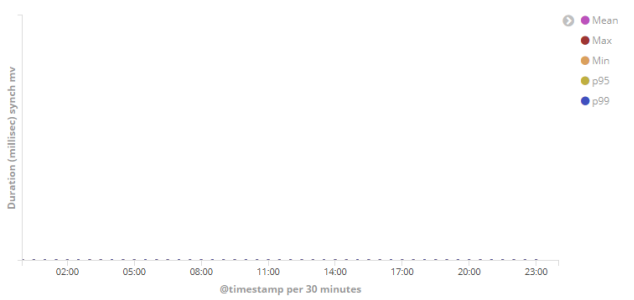

BE metrics duration synch

BE metrics rate synch

BE metrics duration synch ls

BE metrics rate synch Ls

BE metrics duration synch ping

BE metrics rate synch ping

BE metrics duration sync.mkdir

BE metrics rate sync.mkdir

BE metrics duration sync.rm

BE metrics rate sync.rm

BE metrics duration sync.rmDir

BE metrics rate sync.rmDir

BE metrics duration sync.mv

BE metrics rate sync.mv

BE metrics duration sync.rf

BE metrics rate sync.rf