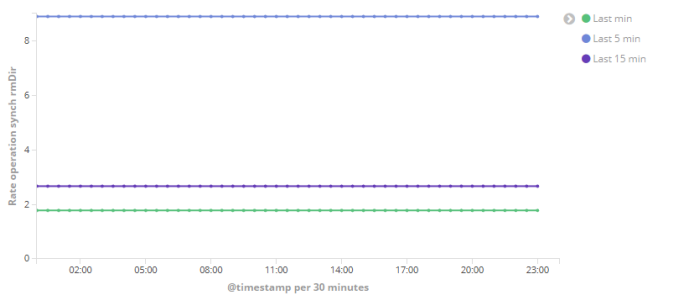

BE metrics duration sync.rm

BE metrics rate sync.rm

BE metrics duration sync.rmDir

BE metrics rate sync.rmDir

BE metrics duration sync.mv

BE metrics rate sync.mv

BE metrics duration sync.rf

BE metrics rate sync.rf